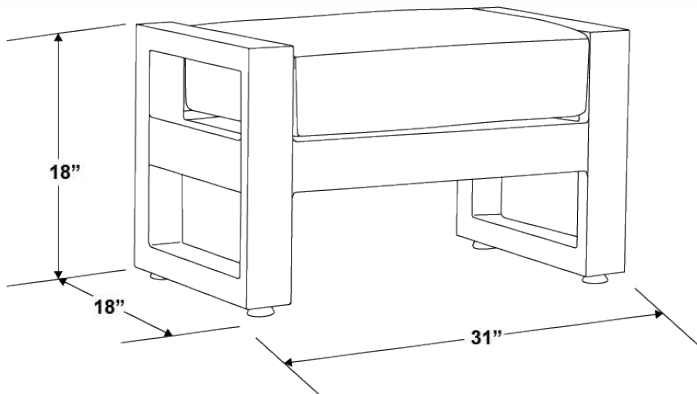

REDONDO OTTOMAN

SKU 3801-OTT

SPECS

Width: 31"
Depth: 18"
Height: 18"
Weight: 20 lbs

- Fully welded, scratch-resistant powder-coated aluminum frame.
- Weather resistant, high-resiliency foam cushions.
- Stocked in Premium Sunbrella fabric in Cast Silver.
- Custom Cushions available in approx. 4 weeks.
- Adjustable Non-Marring Feet.
- Commercial Quality Construction.
- Standard 54" fabric COM yardage required: 2 Yards.